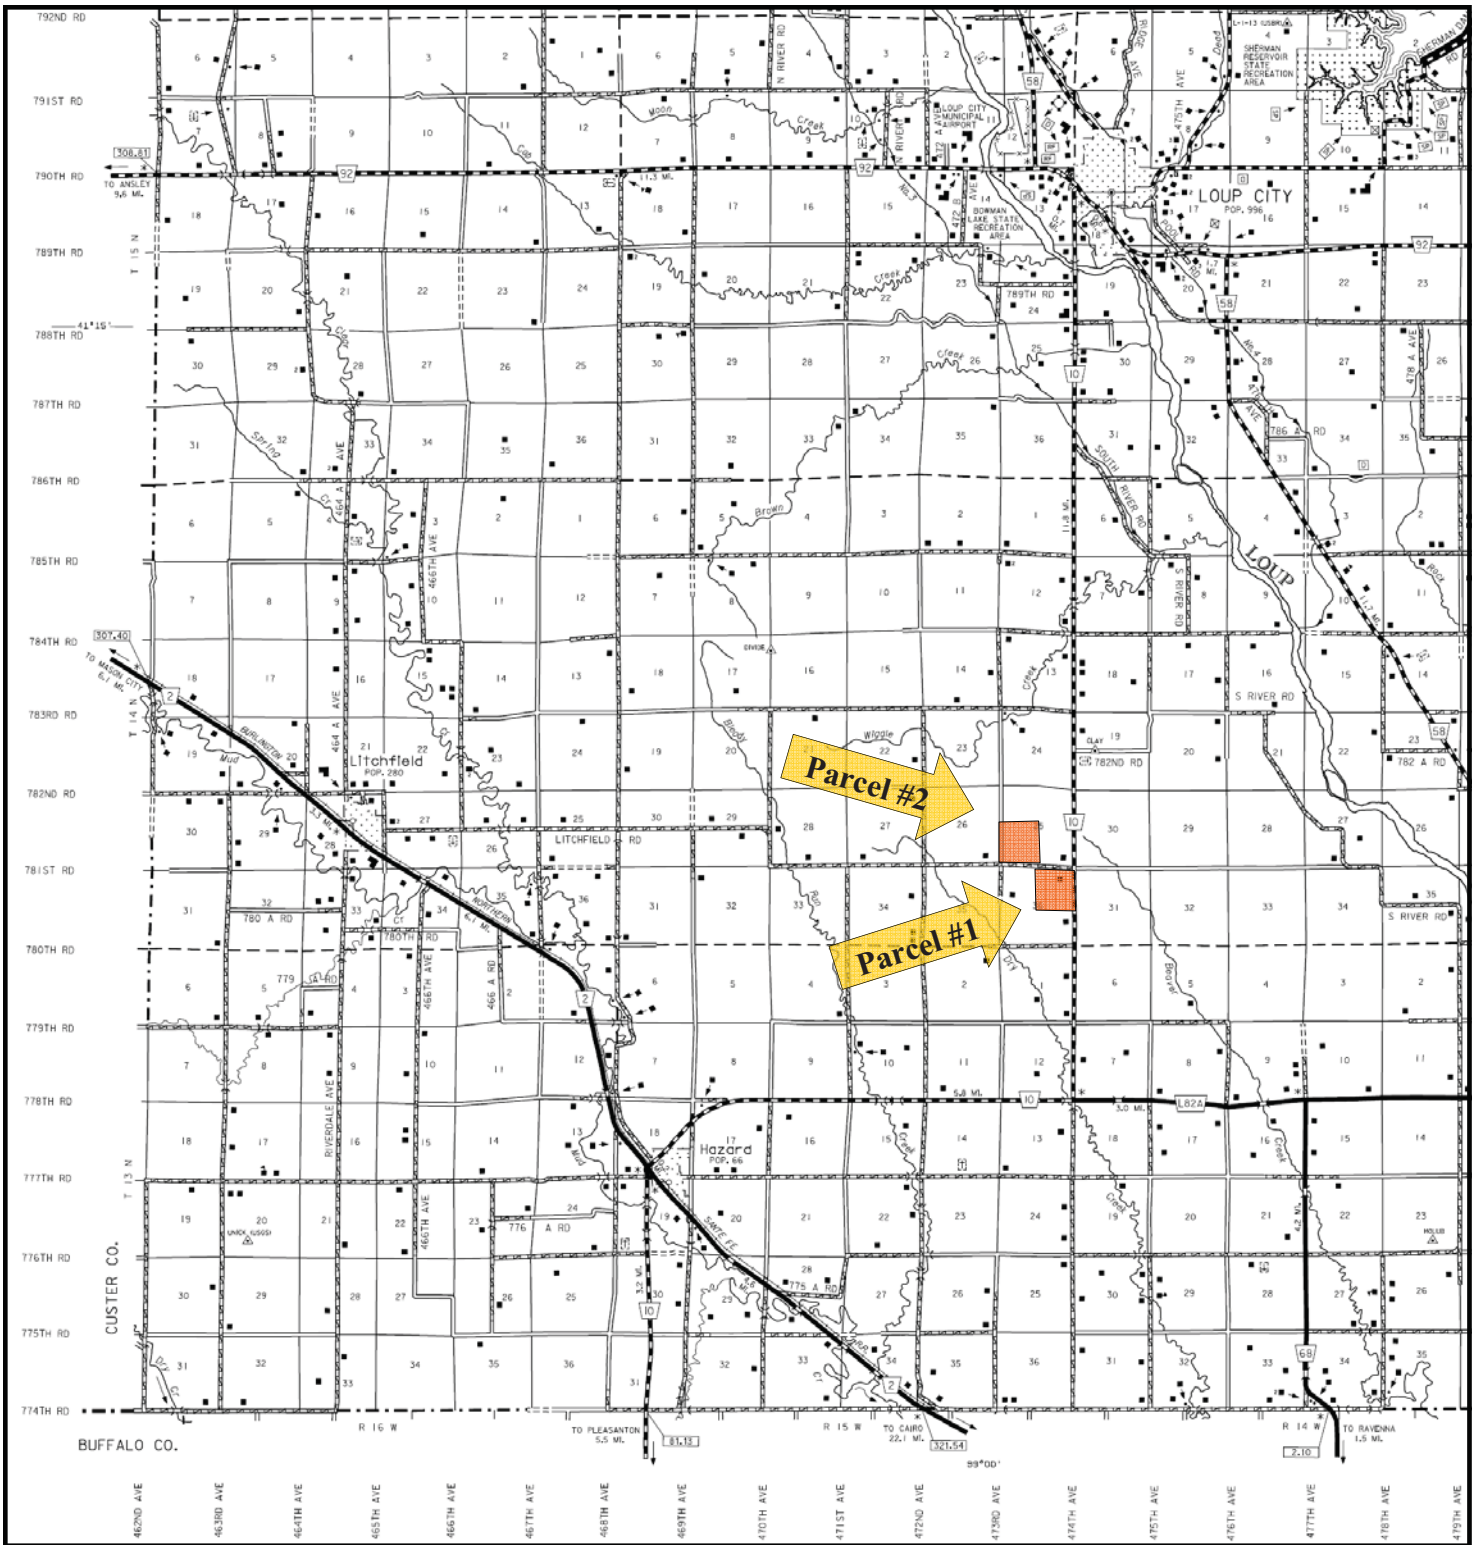

RYAN TRUST FARM LOCATION MAP

AGRI AFFILIATES, INC.
... Providing Farm - Ranch Real Estate Services ...
www.agriaffiliates.com

All maps provided by Agri Affiliates, Inc. are approximations only, to be used as a general guideline, and not intended as survey accurate.